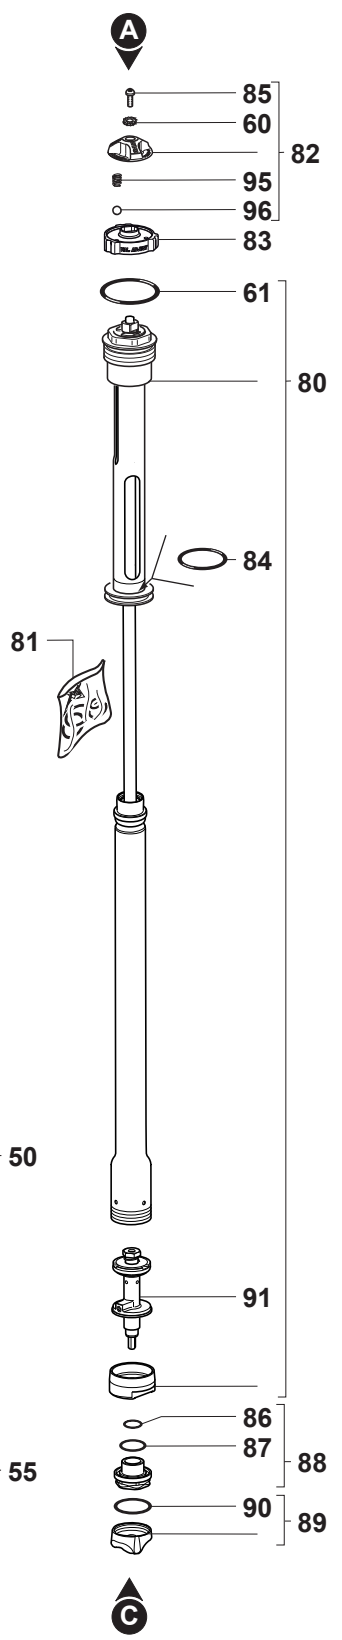

27

RC3 EVO FEATURES STICKER KIT 99